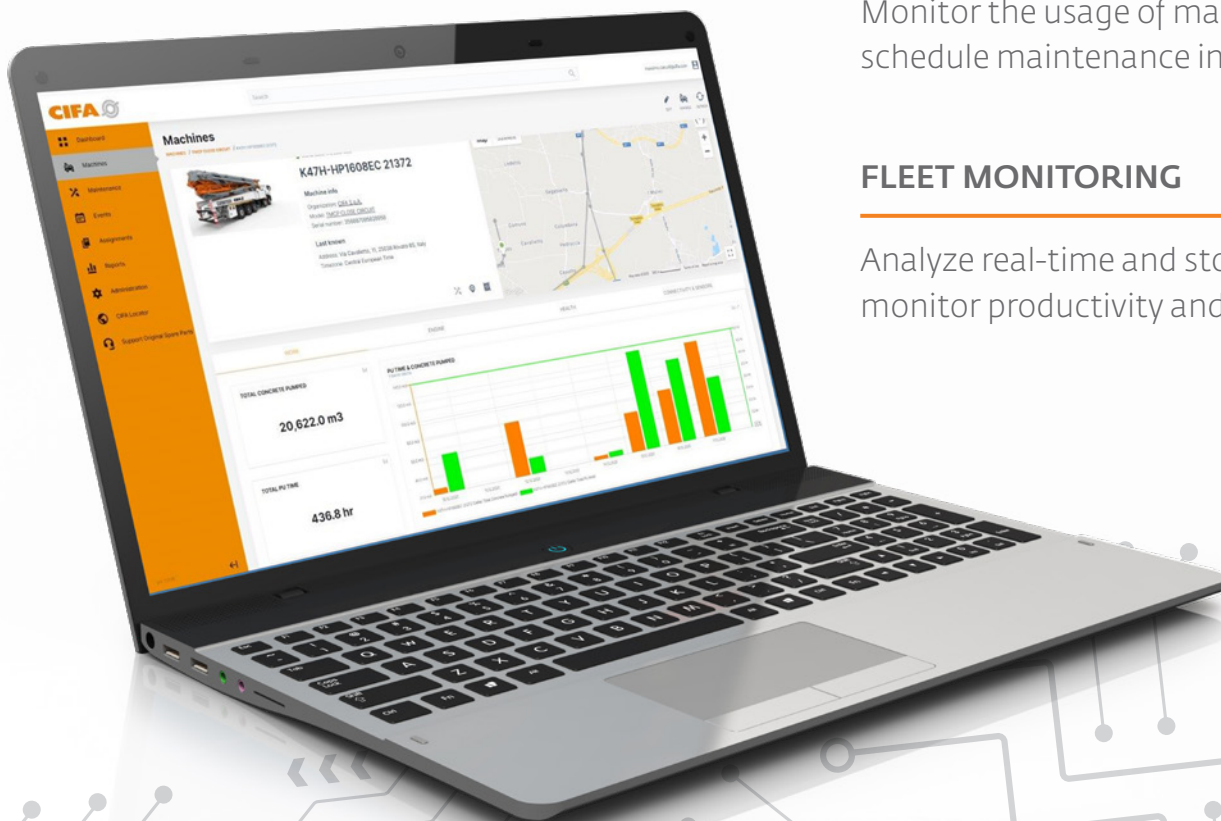

**YOUR FLEET,
ONE VIEW**

REMOTE MONITORING SYSTEM

CIFA  **VISTA**

CIFA  **VISTA**

AFTER SALES SUPPORT MANAGEMENT
TROUBLESHOOTING
PREVENTIVE MAINTENANCE
FLEET MONITORING

CIFA VISTA

CIFA presents VISTA: the new remote machine monitoring system. This service which uses a control unit that collects machine data and transmits them to the portal created for the purpose via the supplied data only sim card. From the interface, simple and intuitive, it is possible to monitor the position, activities and various operating parameters of the machines belonging to his fleet to ease troubleshooting. The data available are both realtime data from the machine and those previously stored so that the evolution of multiple parameters, such as daily productivity or fuel consumption, can be compared and kept under control. Each dealer has access to data on its customers' machines so that preventive maintenance can be programmed. Each customer has all the information on their fleet at hand.

TROUBLESHOOTING

Get real time and stored diagnostic messages.

PREVENTIVE MAINTENANCE

Monitor the usage of machines and schedule maintenance in advance easily.

FLEET MONITORING

Analyze real-time and stored data easily, monitor productivity and costs, anti-theft.

DASHBOARD VIEW

Each customer has a full view over his fleet shared with his dealer and CIFA.

DASHBOARD VIEW

Main data for each machine is presented with graphics:

GPS data

Pumped m³

Pumping hours

Fuel used

Km travelled

Business-critical data is presented in a clear way to improve efficiency.

DASHBOARD VIEW

Hundreds of machine parameters can be selected and analyzed over a customizable timeframe. Data may be then plotted, printed or exported.