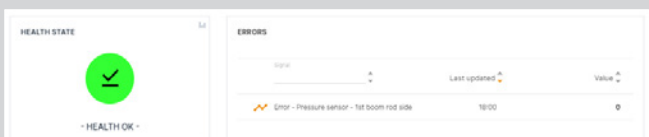

DASHBOARD VIEW

Each customer has a full view over his fleet shared with his dealer and CIFA.

DASHBOARD VIEW

Main data for each machine is presented with graphics:

GPS data

Pumped m³

Pumping hours

Fuel used

Km travelled

Business-critical data is presented in a clear way to improve efficiency.

DASHBOARD VIEW

Hundreds of machine parameters can be selected and analyzed over a customizable timeframe. Data may be then plotted, printed or exported.

MACHINE VIEW

Machine health status is monitored and notifications are managed.

GEOLEASH - ANTITHEFT

The GeoLeash monitors vehicle movements.

Each time the machine travels the previously set distance an email is sent.