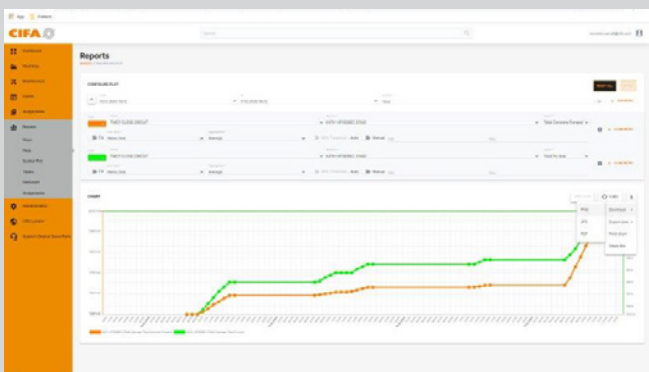

**YOUR FLEET,
ONE VIEW**

REMOTE MONITORING SYSTEM

CIFA  **VISTA**

CIFA  **VISTA**

AFTER SALES SUPPORT MANAGEMENT
TROUBLESHOOTING
PREVENTIVE MAINTENANCE
FLEET MONITORING

CIFA VISTA

CIFA presents VISTA: the new remote machine monitoring system. This service which uses a control unit that collects machine data and transmits them to the portal created for the purpose via the supplied data only sim card. From the interface, simple and intuitive, it is possible to monitor the position, activities and various operating parameters of the machines belonging to his fleet to ease troubleshooting. The data available are both realtime data from the machine and those previously stored so that the evolution of multiple parameters, such as daily productivity or fuel consumption, can be compared and kept under control. Each dealer has access to data on its customers' machines so that preventive maintenance can be programmed. Each customer has all the information on their fleet at hand.

DASHBOARD VIEW

Each customer has a full view over his fleet shared with his dealer and CIFA.

DASHBOARD VIEW

Main data for each machine is presented with graphics:

GPS data

Pumped m³

Pumping hours

Fuel used

Km travelled

Business-critical data is presented in a clear way to improve efficiency.

DASHBOARD VIEW

Hundreds of machine parameters can be selected and analyzed over a customizable timeframe. Data may be then plotted, printed or exported.

MACHINE VIEW

Machine health status is monitored and notifications are managed.

GEOLEASH - ANTITHEFT

The GeoLeash monitors vehicle movements.

Each time the machine travels the previously set distance an email is sent.