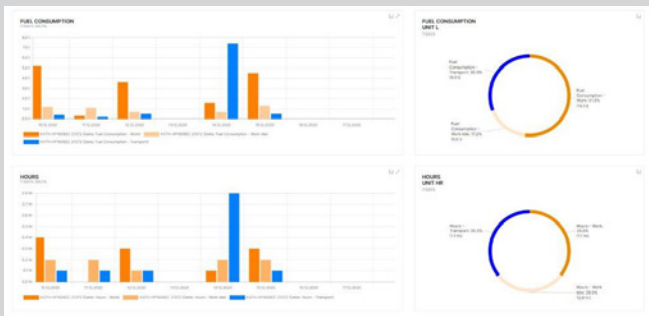

DASHBOARD VIEW

Each customer has a full view over his fleet shared with his dealer and CIFA.

DASHBOARD VIEW

Main data for each machine is presented with graphics:

GPS data

Pumped m³

Pumping hours

Fuel used

Km travelled

Business-critical data is presented in a clear way to improve efficiency.

DASHBOARD VIEW

Hundreds of machine parameters can be selected and analyzed over a customizable timeframe. Data may be then plotted, printed or exported.