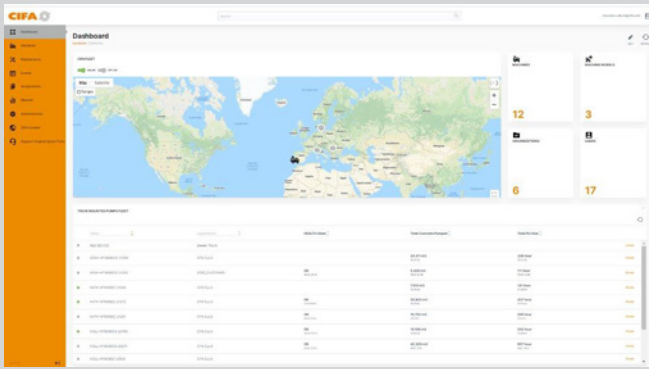

TROUBLESHOOTING

Get real time and stored diagnostic messages.

PREVENTIVE MAINTENANCE

Monitor the usage of machines and schedule maintenance in advance easily.

FLEET MONITORING

Analyze real-time and stored data easily, monitor productivity and costs, anti-theft.

DASHBOARD VIEW

Each customer has a full view over his fleet shared with his dealer and CIFA.

DASHBOARD VIEW

Main data for each machine is presented with graphics:

GPS data

Pumped m³

Pumping hours

Fuel used

Km travelled

Business-critical data is presented in a clear way to improve efficiency.

DASHBOARD VIEW

Hundreds of machine parameters can be selected and analyzed over a customizable timeframe. Data may be then plotted, printed or exported.