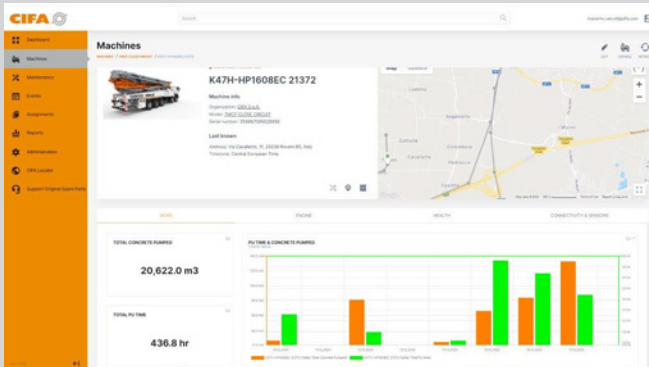

**YOUR FLEET,
ONE VIEW**

REMOTE MONITORING SYSTEM

CIFA  **VISTA**

CIFA  **VISTA**

AFTER SALES SUPPORT MANAGEMENT
TROUBLESHOOTING
PREVENTIVE MAINTENANCE
FLEET MONITORING

CIFA VISTA

CIFA presents VISTA: the new remote machine monitoring system. This service which uses a control unit that collects machine data and transmits them to the portal created for the purpose via the supplied data only sim card. From the interface, simple and intuitive, it is possible to monitor the position, activities and various operating parameters of the machines belonging to his fleet to ease troubleshooting. The data available are both realtime data from the machine and those previously stored so that the evolution of multiple parameters, such as daily productivity or fuel consumption, can be compared and kept under control. Each dealer has access to data on its customers' machines so that preventive maintenance can be programmed. Each customer has all the information on their fleet at hand.

TROUBLESHOOTING

Get real time and stored diagnostic messages.

PREVENTIVE MAINTENANCE

Monitor the usage of machines and schedule maintenance in advance easily.

FLEET MONITORING

Analyze real-time and stored data easily, monitor productivity and costs, anti-theft.

DASHBOARD VIEW

Each customer has a full view over his fleet shared with his dealer and CIFA.

DASHBOARD VIEW

Main data for each machine is presented with graphics:

GPS data

Pumped m³

Pumping hours

Fuel used

Km travelled

Business-critical data is presented in a clear way to improve efficiency.

DASHBOARD VIEW

Hundreds of machine parameters can be selected and analyzed over a customizable timeframe. Data may be then plotted, printed or exported.